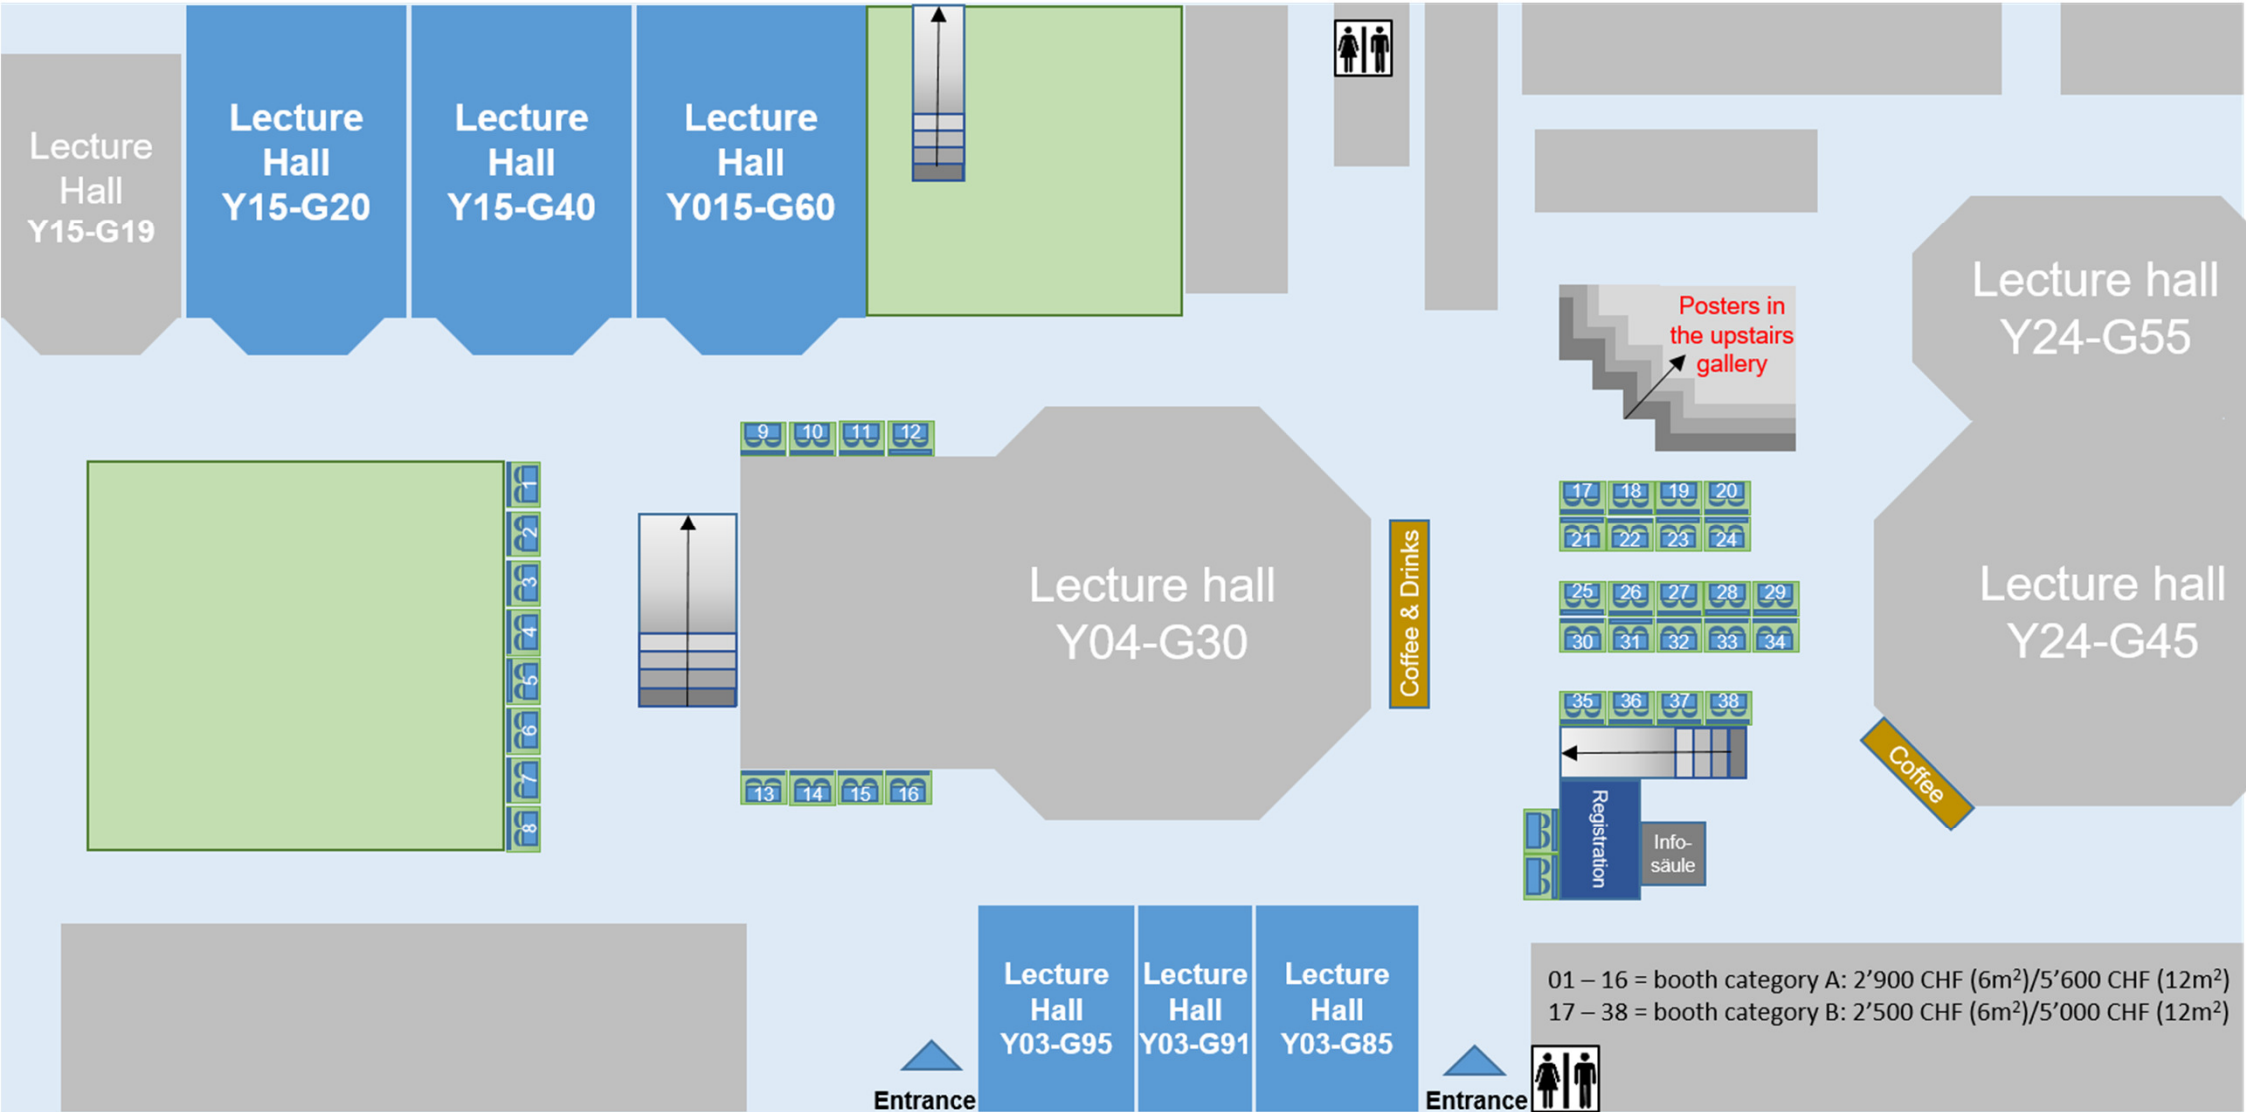

Floorplan for **EBRS Congress 24. - 28. July 2022** Lichthof, Irchel Campus, University of Zurich, Switzerland

01 – 16 = booth category A: 2'900 CHF (6m²)/5'600 CHF (12m²)
 17 – 38 = booth category B: 2'500 CHF (6m²)/5'000 CHF (12m²)